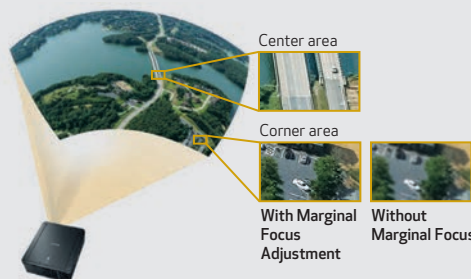

PROJECTORS.USA.CANON.COM

4K RESOLUTION IN A COMPACT AND FLEXIBLE PACKAGE

The REALiS 4K500ST Pro AV LCOS Projector brings true-to-life 4K resolution to the top of Canon's LCOS projector line. It combines Canon's LCOS Technology with AISYS-enhancement, and advanced Genuine Canon optics, to set a new standard in detail and clarity within a compact and lightweight design. Ideal for a variety of applications that demand highly detailed, precise images from simulation and training to museums and galleries, it provides images and video that closely replicate real world experiences.

NATIVE 4K RESOLUTION (4096 X 2400)

At 4096 x 2400, Canon's 4K resolution generates a bigger, richer picture made up of more than 9.8 million pixels – higher than the Digital Cinema Initiative (DCI) standard for 4K cinema (4096 x 2160) and more than QFHD (3840 x 2160), the resolution standard for 4K TV.

MARGINAL FOCUS

The Marginal Focus feature helps to ensure that images projected onto a spherically domed surface are kept in focus right up to the very edges.

KEY FEATURES

- 4K Resolution (4096 x 2400)
- 5000 Lumens*
- Throw Ratio 1.0-1.3:1
- LCOS Technology with AISYS-enhancement
- Genuine Canon 4K Lens
- Marginal Focus for Projecting on Spherically Domed Surfaces
- Dual Image Processing Engines for Uncompressed 4K 60p Playback
- Advanced Professional Installation and Calibration Settings
- HDMI x2, DVI-D x4
- Crestron Room View, AMX Device Discovery and PLink
- DICOM® Simulation Mode**