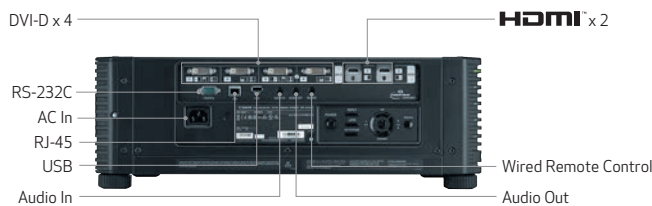

TERMINALS

DVI-D	Digital PC Input (x4)
HDMI	Digital PC / Digital Video Input (x2)
RJ-45	Network Connection (1000BASE-T / 100BASE-TX / 10BASE-T)
Dsub9 (Control)	RS-232C Connection
USB Type A	USB Connection
Mini Jack (Audio)	Audio Input (x1) / Audio Output (x1)
Mini Jack (Remote)	Wired Remote Control Connection

REMOTE CONTROL

Wireless Remote	Yes
-----------------	-----

DIMENSIONS

CONNECTABILITY

¹ When in Presentation Mode. ² Lamp mode is Full Power/Power Saver. Brightness in Power Saver Mode is only a calculated value, and is not guaranteed as specification. ³ Compliance with ISO21118-2012. ⁴ Calculated value for 70" image. ⁵ Only low frequencies (24 – 30 Hz) are supported. ⁶ EDID is not supported. ⁷ Supported when "Panel drive mode" is set to "4096 x 2400." ⁸ DVI-D is classified as single-link or dual-link, depending on the dot clock. Projector resolutions with a dot clock higher than 165MHz requires a dual-link plug and cable.