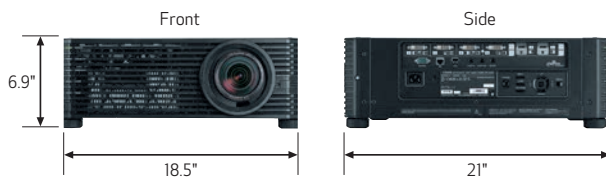

SPECIFICATIONS

PROJECTION SYSTEM

Imaging Device	0.76" LCOS Panel x3
Aspect Ratio	17:10 Approx. (128:75)
Native Resolution	4096 x 2400
Brightness^{1,2,3}	5000 Lumens (Full Power) / 3750 Lumens (Power Saver)
Contrast³	3000:1 (Full white, full black; Presentation Mode)
Image Size	40 – 600"
Digital Keystone	V±20°, H±20°
F Number, Focal Length	F2.6, f=17.2 – 22.3mm
Uniformity	88%
Zoom Ratio	1.3x
Throw Ratio⁴	1.0 – 1.3:1
Focus	Powered
Lens Shift	V: ±60%, H: ±10% (Powered)

IMAGE ADJUSTMENTS

Image Mode	Standard / Presentation / Dynamic / Photo/sRGB / Video / DICOM SIM / User 1 / User 2 / User 3
Color Adjustment	Color Level, Color Balance, Color Temperature, Gain (R,G,B), Offset (R,G,B)
Screen Color Correction	Normal / Greenboard / Adjust (custom)
Mounting	360° projection
Adjustable Feet	Four locations at bottom. Extension length = 0.47"

TERMINALS

DVI-D	Digital PC Input (x4)
HDMI	Digital PC / Digital Video Input (x2)
RJ-45	Network Connection (1000BASE-T / 100BASE-TX / 10BASE-T)
Dsub9 (Control)	RS-232C Connection
USB Type A	USB Connection
Mini Jack (Audio)	Audio Input (x1) / Audio Output (x1)
Mini Jack (Remote)	Wired Remote Control Connection

REMOTE CONTROL

Wireless Remote	Yes

DIMENSIONS