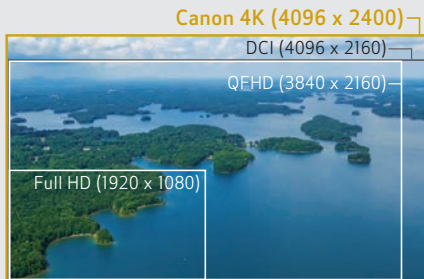

PROJECTORS.USA.CANON.COM

4K RESOLUTION IN A COMPACT AND FLEXIBLE PACKAGE

The REALiS 4K500ST Pro AV LCOS Projector brings true-to-life 4K resolution to the top of Canon's LCOS projector line. It combines Canon's LCOS Technology with AISYS-enhancement, and advanced Genuine Canon optics, to set a new standard in detail and clarity within a compact and lightweight design. Ideal for a variety of applications that demand highly detailed, precise images from simulation and training to museums and galleries, it provides images and video that closely replicate real world experiences.

NATIVE 4K RESOLUTION (4096 X 2400)

At 4096 x 2400, Canon's 4K resolution generates a bigger, richer picture made up of more than 9.8 million pixels – higher than the Digital Cinema Initiative (DCI) standard for 4K cinema (4096 x 2160) and more than QFHD (3840 x 2160), the resolution standard for 4K TV.

MARGINAL FOCUS

The Marginal Focus feature helps to ensure that images projected onto a spherically domed surface are kept in focus right up to the very edges.

KEY FEATURES

- 4K Resolution (4096 x 2400)
- 5000 Lumens*
- Throw Ratio 1.0-1.3:1
- LCOS Technology with AISYS-enhancement
- Genuine Canon 4K Lens
- Marginal Focus for Projecting on Spherically Domed Surfaces
- Dual Image Processing Engines for Uncompressed 4K 60p Playback
- Advanced Professional Installation and Calibration Settings
- HDMI x2, DVI-D x4
- Crestron Room View, AMX Device Discovery and PLink
- DICOM® Simulation Mode**

Imaging Device	0.76" LCOS Panel x3
Aspect Ratio	17:10 Approx. (128:75)
Native Resolution	4096 x 2400
Brightness ^{1,2,3}	5000 Lumens (Full Power) / 3750 Lumens (Power Saver)
Contrast ³	3000:1 (Full white, full black; Presentation Mode)
Image Size	40 – 600"
Digital Keystone	V±20°, H±20°
F Number, Focal Length	F2.6, f=17.2 – 22.3mm
Uniformity	88%
Zoom Ratio	1.3x
Throw Ratio ⁴	1.0 – 1.3:1
Focus	Powered
Lens Shift	V: ±60%, H: ±10% (Powered)