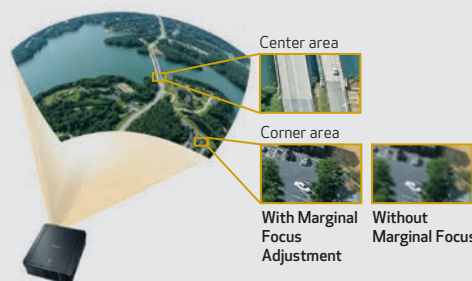

MARGINAL FOCUS

The Marginal Focus feature helps to ensure that images projected onto a spherically domed surface are kept in focus right up to the very edges.

*When in Presentation Mode and lamp is set to Full Power Mode.

** The REALiS 4K501ST is not cleared or approved for medical diagnosis and should not be used for these purposes.