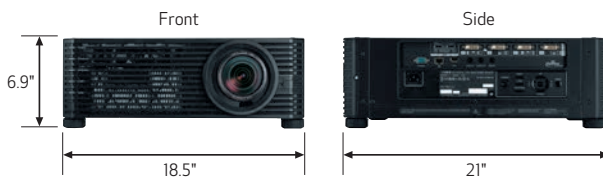

SPECIFICATIONS

PROJECTION SYSTEM

Imaging Device	0.76" LCOS Panel x3
Aspect Ratio	17:10 Approx. (128:75)
Native Resolution	4096 x 2400
Brightness^{1,2,3}	5000 Lumens (Full Power) / 3750 Lumens (Power Saver)
Contrast³	3000:1 (Native)
Image Size	40 – 600"
Digital Keystone	V±20°, H±20°
F Number, Focal Length	F2.6, f=17.2 – 22.3mm
Uniformity	88%
Zoom Ratio	1.3x
Throw Ratio⁴	1.0 – 1.3:1
Focus	Powered
Lens Shift	V: ±60%, H: ±10% (Powered)

IMAGE ADJUSTMENTS

Image Mode	Standard / Presentation / Dynamic / Photo/sRGB / Video / DICOM SIM / User 1 / User 2 / User 3
Color Adjustment	Color Level, Color Balance, Color Temperature, Gain (R,G,B), Offset (R,G,B)
Screen Color Correction	Normal / Greenboard / Adjust (custom)
Mounting	Front, Rear, Ceiling, Upward, Downward
Adjustable Feet	Four locations at bottom. Extension length = 0.47"

TERMINALS

DVI-D	Digital PC Input (x4)
HDMI	Digital PC / Digital Video Input (x2)
RJ-45	Network Connection (1000BASE-T / 100BASE-TX / 10BASE-T)
Dsub9 (Control)	RS-232C Connection
USB Type A	USB Connection
Mini Jack (Audio)	Audio Input (x1) / Audio Output (x1)
Mini Jack (Remote)	Wired Remote Control Connection

REMOTE CONTROL

Wireless Remote	Yes

DIMENSIONS