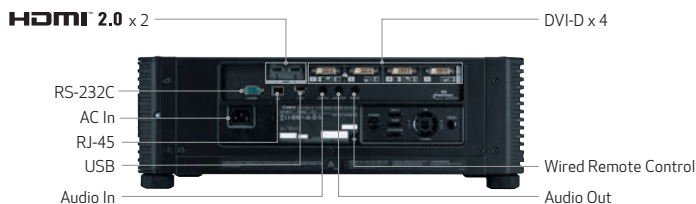

TERMINALS

DVI-D	Digital PC Input (x4)
HDMI	Digital PC / Digital Video Input (x2)
RJ-45	Network Connection (1000BASE-T / 100BASE-TX / 10BASE-T)
Dsub9 (Control)	RS-232C Connection
USB Type A	USB Connection
Mini Jack (Audio)	Audio Input (x1) / Audio Output (x1)
Mini Jack (Remote)	Wired Remote Control Connection

REMOTE CONTROL

Wireless Remote	Yes
------------------------	-----

DIMENSIONS

CONNECTABILITY

¹ When in Presentation Mode. ² Lamp mode is Full Power/Power Saver. Brightness in Power Saver Mode is only a calculated value, and is not guaranteed as specification. ³ Compliance with ISO21118-2012. ⁴ Calculated value for 70" image. ⁵ EDID is not supported. ⁶ Supported when "Panel drive mode" is set to "4096 x 2400." ⁷ Only low frequencies (24 – 30 Hz) are supported. ⁸ 594.00MHz dot clock is only supported via single HDMI terminal. ⁹ Network "On" (Low Power)/"Off."