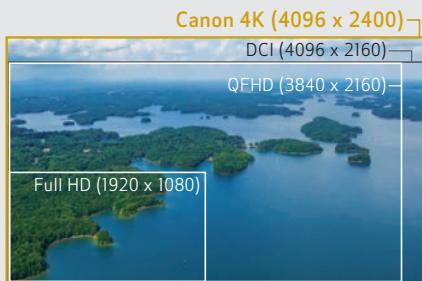

PROJECTORS.USA.CANON.COM

4K RESOLUTION IN A COMPACT AND FLEXIBLE PACKAGE

The REALiS 4K501ST Pro AV LCOS Projector brings true-to-life 4K resolution to the top of Canon's LCOS projector line. A high level of detail and clarity is achieved by combining Canon's LCOS Technology with AISYS-enhancement, as well as a Genuine Canon 4K Lens, all within a compact and lightweight design. All of this as well as two HDMI 2.0 inputs provide versatile connectivity that make the 4K501ST ideal for a variety of applications that demand highly detailed, realistic images and video, from simulation and training to museums and galleries.

HDMI™ 2.0

KEY FEATURES

- 4K Resolution (4096 x 2400)
- 5000 Lumens*
- Throw Ratio 1.0 – 1.3:1
- LCOS Technology with AISYS-enhancement
- Genuine Canon 4K Lens
- Marginal Focus for Projecting on Spherically Domed Surfaces
- Dual Image Processing Engines for Uncompressed 4K 60p Playback
- Advanced Professional Installation and Calibration Settings
- HDMI 2.0 x2, DVI-D x4
- Crestron Room View, AMX Device Discovery and PLink
- DICOM® Simulation Mode**

NATIVE 4K RESOLUTION (4096 X 2400)

At 4096 x 2400, Canon's 4K resolution generates a bigger, richer picture made up of more than 9.8 million pixels – higher than the Digital Cinema Initiative (DCI) standard for 4K cinema (4096 x 2160) and more than QFHD (3840 x 2160), the resolution standard for 4K TV.