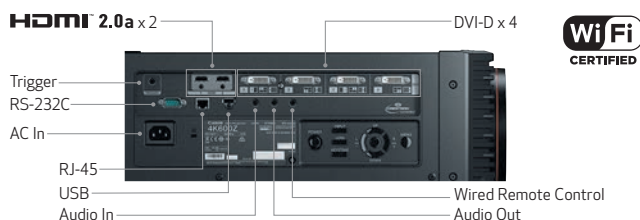

CONNECTABILITY

¹ When in Presentation Mode. ² There are three light modes: Normal, Quiet 1 and Quiet 2. The luminance values for modes other than Normal are calculated and are not guaranteed as specifications. ³ When Iris function is set to "Close 3." ⁴ Air vents should not be blocked. See User Manual for recommended installation. ⁵ Supported when "Panel drive mode" is set to "4096 x 2400." ⁶ Only low frequencies (24Hz – 30Hz) are supported. ⁷ EDID is not supported. ⁸ This is an estimated value, actual hours may vary depending on usage and environment. This is not a guarantee of the life span of individual laser diodes. ⁹ Network "ON", Standby power setting "Low-power" / Network "OFF." ¹⁰ RS-CL15 and RS-CL17 are used together to mount the 4K600Z on a ceiling.

© 2018 Canon U.S.A., Inc. All rights reserved. Not responsible for typographical errors. Specifications subject to change without notice. Products not shown to scale. Certain images and effects are simulated. Canon and REALiS are registered trademarks of Canon Inc. in the United States and may also be trademarks or registered trademarks in other countries. DICOM is the registered trademark of the National Electrical Manufacturers Association for its standards publications relating to digital communications of medical information. HDMI, the HDMI logo and High-Definition Multimedia Interface are registered trademarks or trademarks of HDMI Licensing, LLC in the United States and/or other countries. All other products and brand names may be registered trademarks, trademarks or service marks of their respective owners in the United States and/or other countries.

4K600Z	ITEM CODE: 2423C002	UPC CODE: 013803296358

IMAGE SIGNALS	
Scanning Frequency	H: 18.000kHz – 149.970kHz, V: 23.956Hz – 60.000Hz
HDMI 2.0a (Single)	4096 x 2160 / 3840 x 2160 / 2560 x 1600 / 2560 x 1440 / 2048 x 1200 / 1920 x 1200 / 2560 x 1080 / 2048 x 1080 / 1920 x 1080 / 1280 x 1024 / 1440 x 900 / 1366 x 768 / 1024 x 768 / 1280 x 720 / 800 x 600 / 720 x 576 / 720 x 480 / 640 x 480
HDMI 2.0a (1 x 2)	3840 x 2400^{5,7} / 3200 x 2400⁵ / 4096 x 2160 / 3840 x 2160 / 2560 x 1600 / 3840 x 1080 / 2560 x 720 / 1440 x 576 / 1440 x 480 / 1280 x 480
DVI-D (Single)	4096 x 2160^{6,7} / 3840 x 2160⁶ / 2560 x 1440 / 2048 x 1200 / 1920 x 1200 / 2560 x 1080 / 2048 x 1080 / 1920 x 1080 / 1280 x 1024 / 1440 x 900 / 1366 x 768 / 1024 x 768 / 1280 x 720 / 800 x 600 / 640 x 480
DVI-D (1 x 2)	4096 x 2160⁶ / 3840 x 2160⁶ / 2560 x 1600 / 2560 x 1440 / 2560 x 1080
DVI-D (2 x 2)	4096 x 2400⁵ / 3840 x 2400⁵ / 3200 x 2400⁵ / 4096 x 2304⁵ / 4096 x 2160 / 3840 x 2160
DVI-D (1 x 4)	4096 x 2400⁵ / 3840 x 2400⁵ / 4096 x 2304⁵ / 4096 x 2160 / 3840 x 2160
Dot Clock	594.00 MHz (Maximum)

BUILT-IN SOUND	
Internal Speaker	5W, Monaural

LIGHT SOURCE	
Type	Blue laser diode / yellow phosphor
Life	Up to 20,000 hours⁸

RATINGS	
Fan Noise	37 / 32 / 29dB²
Power Consumption	665W
Standby Power	0.8 / 0.4W⁹
Heat Dissipation	Up to 2270 BTU/h
Power Voltage	AC 100 – 240V, 50 / 60 Hz
Operating Temperature	32°F – 113°F (20%RH – 85%RH)
Storage Temperature	-4°F – 140°F
Dimensions (W x H x D)	22" x 7.9" x 24.5"
Weight	57.3 lbs.