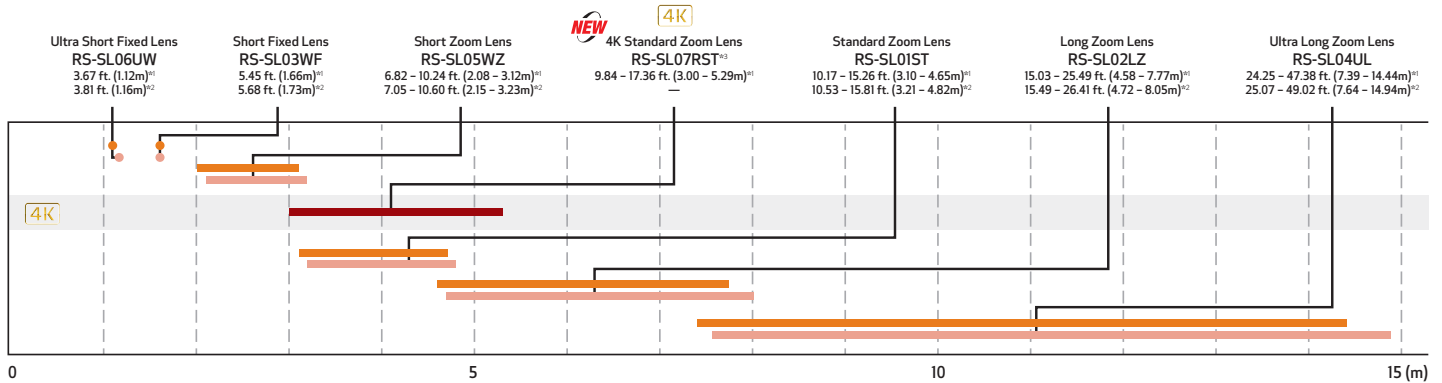

## PROJECTION DISTANCE (100-INCH PROJECTION)

## SPECIFICATIONS

LENS								
ITEM CODE		2701C001	2507C001	2509C001	2505C001	2506C001	2508C001	3379C001
THROW RATIO	(17:9)	0.5:1	0.74:1	0.93 - 1.39:1	1.38 - 2.07:1	2.03 - 3.46:1	3.29 - 6.43:1	1.34 - 2.35:1
	(16:10)	0.54:1	0.80:1	1.00 - 1.50:1	1.49 - 2.24:1	2.19 - 3.74:1	3.55 - 6.94:1	—
THROW DISTANCE <sup>*4</sup>	(17:9)	3.67 ft. (1.12m)	5.45 ft. (1.66m)	6.82 - 10.24 ft. (2.08 - 3.12m)	10.17 - 15.26 ft. (3.10 - 4.65m)	15.03 - 25.49 ft. (4.58 - 7.77m)	24.25 - 47.38 ft. (7.39 - 14.44m)	9.84 - 17.36 ft. (3.00 - 5.29m)
	(16:10)	3.81 ft. (1.16m)	5.68 ft. (1.73m)	7.05 - 10.60 ft. (2.15 - 3.23m)	10.53 - 15.81 ft. (3.21 - 4.82m)	15.49 - 26.41 ft. (4.72 - 8.05m)	25.07 - 49.02 ft. (7.64 - 14.94m)	—
ZOOM RATIO		Fixed	Fixed	1.5x Optical Zoom	1.5x Optical Zoom	1.7x Optical Zoom	1.97x Optical Zoom	1.76x Optical Zoom
IMAGE SIZE		40 - 300 in.	40 - 300 in.	40 - 600 in.	40 - 600 in.	40 - 600 in.	60 - 600 in.	40 - 600 in.
F NUMBER		F2.4	F2.0	F2.09 - 2.34	F1.89 - 2.65	F1.99 - 2.83	F2.34 - 2.81	F2.1 - 2.4
FOCUS		Powered	Powered	Powered	Powered	Powered	Powered	Powered
FOCAL LENGTH		8.39mm	12.8mm	15.56 - 23.34mm	23.0 - 34.5mm	34.0 - 57.7mm	53.6 - 105.6mm	22.67 - 39.79mm
LENS SHIFT	(17:9)	V: -22% - 83% / H: ±25%	V: ±7% / H: ±2%	V: -20% - 60% / H: ±6%	V: -20% - 60% / H: ±6%	V: -20% - 60% / H: ±6%	V: -20% - 60% / H: ±6%	V: ±73% / H: ±11%
	(16:10)	V: -15% - 75% / H: ±30%	V: ±11.3% / H: ±4.6%	V: -15% - 55% / H: ±10%	V: -15% - 55% / H: ±10%	V: -15% - 55% / H: ±10%	V: -15% - 55% / H: ±10%	—
MARGINAL FOCUS		Compatible	—	—	—	—	—	Compatible