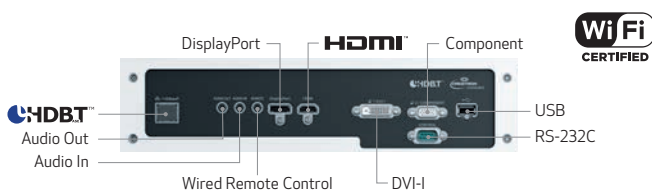

CONNECTABILITY

WHAT'S IN THE BOX

- Projector
- Power Cord
- Projector Remote Controller RS-RC07 (includes two AAA batteries)
- Important Information (book)
- Warranty Card

^{*1} There are three light modes: Normal, Quiet 1 and Quiet 2. The luminance values for modes other than Normal are calculated and are not guaranteed as specifications. ^{*2} When standard RS-SL01ST projection lens used. ^{*3} When image mode is set to Presentation. ^{*4} All white: all black. When the iris function is set to "Close 9." ^{*5} These projectors include a DICOM Simulation Mode. They have not been cleared or approved for medical diagnosis and should not be used for these purposes. ^{*6} Supports image signals equivalent to the HDMI terminal. ^{*7} This is an estimated value, actual hours may vary depending on usage and environment. This is not a guarantee of the life span of individual laser diodes. ^{*8} This value does not guarantee the service life. ^{*9} RS-CL15 and RS-CL17 are used together to mount a projector on a ceiling.

These products have not been tested for compliance with the performance standards for laser products under 21 CFR Part 1040. The products are not, and may not be, offered for sale or sold or leased in the United States until performance standard certifications have been completed.

© 2018 Canon U.S.A., Inc. All rights reserved. Not responsible for typographical errors. Specifications subject to change without notice. Products not shown to scale. Certain images and effects are simulated. Canon and REALiS are registered trademarks of Canon Inc. in the United States and may also be trademarks or registered trademarks in other countries. DICOM is the registered trademark of the National Electrical Manufacturers Association for its standards publications relating to digital communications of medical information. HDBaseT™ and the HDBaseT Alliance logo are trademarks of the HDBaseT Alliance. HDMI, the HDMI logo and High-Definition Multimedia Interface are registered trademarks or trademarks of HDMI Licensing, LLC in the United States and/or other countries. Wi-Fi and the Wi-Fi CERTIFIED logo are registered trademarks of the Wi-Fi Alliance. All other products and brand names may be registered trademarks, trademarks or service marks of their respective owners in the United States and/or other countries.

REALiS WUX7000Z	ITEM CODE: 2502C002	UPC CODE: 013803307184
REALiS WUX6600Z	ITEM CODE: 2501C002	UPC CODE: 013803307177
REALiS WUX5800Z	ITEM CODE: 2500C002	UPC CODE: 013803305739