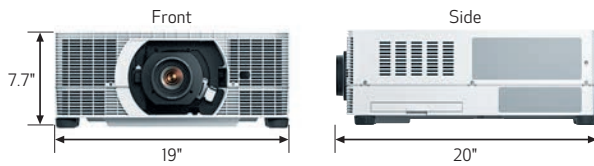

SPECIFICATIONS

PROJECTION SYSTEM	
Imaging Device	0.71" LCOS Reflective Panels x3
Aspect Ratio	16:10
Native Resolution	1920 x 1200 (WUXGA)
Brightness	WUX7500: 7500/5200/4500 Lumens^{*1,2}, WUX6700: 6700/5200/4500 Lumens^{*1,2}, WUX5800: 5800/5200/4500 Lumens^{*1,2}
Contrast	2000:1^{*2,3}
Digital Keystone	V: ±20°, H: ±20°
Uniformity	90%^{*2}
IMAGE ADJUSTMENTS	
Image Mode	Standard, Presentation, Dynamic, Vivid Photo, Video, Cinema, Photo/sRGB, User 1 – 5, DICOM SIM^{*4}
Color Adjustment	Color Level, Color Balance, Color Temperature, Gain (R,G,B), Offset (R,G,B)
Screen Color Correction	Normal/Greenboard/Adjust (custom)
Mounting	Ceiling, Table, Rear, Rear Ceiling, Rear Table
Adjustment Feet	4x, Extension Length: 14.6mm, Maximum angle of inclination: ±1.8°
INPUT SIGNALS	
Scanning Frequency	H: 15.625kHz – 75kHz, V: 24Hz – 60Hz
Analog PC Input	WUXGA, UXGA, WSXGA+, SXGA+, WXGA+, FWXGA, WXGA, SXGA, XGA, SVGA, VGA
Digital PC Input	WUXGA, UXGA, WSXGA+, SXGA+, WXGA+, FWXGA, WXGA, SXGA, XGA, SVGA, VGA
DisplayPort	1080p, 1080i, 720p, 576p, 576i, 480p, 480i^{*5}
Component Video Input	1080p, 1080i, 720p, 576p, 576i, 480p, 480i
Dot Clock	162MHz (maximum)
LIGHT SOURCE	
Type	Super High Pressure Lamp
Life	WUX7500/WUX6700: 3000/4000/3000^{*1}, WUX5800: 3500/4000/3000^{*1}

DIMENSIONS