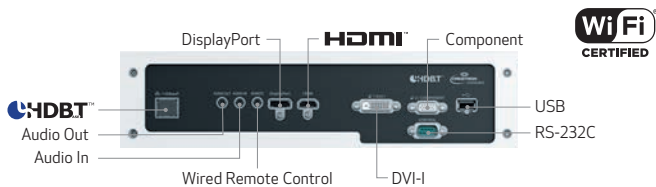

CONNECTABILITY

WHAT'S IN THE BOX

- Projector
- Lens Cap
- Power Cord
- Projector Remote Controller RS-RC07 (includes two AA batteries)
- Lamp RS-LP12
- Important Information (book)
- User's Manual (CD-ROM)
- Warranty Card

^{*1} There are three light modes: Full Power, Power Saver 1 and Power Saver 2. The luminance values for modes other than Full Power are calculated and are not guaranteed as specifications. ^{*2} When standard RS-SL01ST projection lens used. ^{*3} All white: all black. When Lamp Control "On". ^{*4} These projectors include a DICOM Simulation Mode. They have not been cleared or approved for medical diagnosis and should not be used for these purposes. ^{*5} Supports image signals equivalent to the HDMI terminal. ^{*6} This value does not guarantee the service life. ^{*7} RS-CL15 and RS-CL17 are used together to mount a projector on a ceiling.

© 2018 Canon U.S.A., Inc. All rights reserved. Not responsible for typographical errors. Specifications subject to change without notice. Products not shown to scale. Certain images and effects are simulated. Canon and REALiS are registered trademarks of Canon Inc. in the United States and may also be trademarks or registered trademarks in other countries. DICOM is the registered trademark of the National Electrical Manufacturers Association for its standards publications relating to digital communications of medical information. HDBaseT™ and the HDBaseT Alliance logo are trademarks of the HDBaseT Alliance. HDMI, the HDMI logo and High-Definition Multimedia Interface are registered trademarks or trademarks of HDMI Licensing, LLC in the United States and/or other countries. Wi-Fi and the Wi-Fi CERTIFIED logo are registered trademarks of the Wi-Fi Alliance. All other products and brand names may be registered trademarks, trademarks or service marks of their respective owners in the United States and/or other countries.

REALiS WUX7500	ITEM CODE: 2499C002	UPC CODE: 013803300109
REALiS WUX6700	ITEM CODE: 2498C002	UPC CODE: 013803300093
REALiS WUX5800	ITEM CODE: 2497C002	UPC CODE: 013803300079