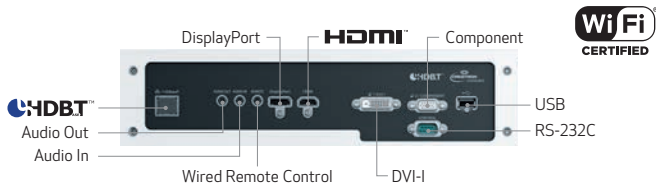

* All white: all black. When standard RS-SL01ST projection lens used. When Lamp Control "On". ** When "Power Saver 2" applied. *** WUX7500/WUX6700/WUX5800 values respectively. When standard RS-SL01ST projection lens used. ^ These projectors include a DICOM Simulation Mode. They have not been cleared or approved for medical diagnosis and should not be used for these purposes.

DIMENSIONS

CONNECTABILITY

WHAT'S IN THE BOX

- Projector
- Power Cord
- Projector Remote Controller RS-RC07 (includes two AAA batteries)
- Lamp RS-LP12
- Important Information (book)
- Warranty Card

^{*1} There are three light modes: Full Power, Power Saver 1 and Power Saver 2. The luminance values for modes other than Full Power are calculated and are not guaranteed as specifications. ^{*2} When standard RS-SL01ST projection lens used. ^{*3} All white: all black. When Lamp Control "On". ^{*4} These projectors include a DICOM Simulation Mode. They have not been cleared or approved for medical diagnosis and should not be used for these purposes. ^{*5} Supports image signals equivalent to the HDMI terminal. ^{*6} This value does not guarantee the service life. ^{*7} RS-CL15 and RS-CL17 are used together to mount a projector on a ceiling.