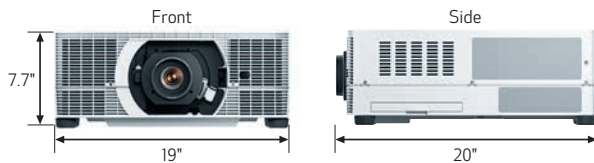

SPECIFICATIONS

PROJECTION SYSTEM	
Imaging Device	0.71" LCOS Reflective Panels x3
Aspect Ratio	16:10
Native Resolution	1920 x 1200 (WUXGA)
Brightness	WUX7500: 7500/5200/4500 Lumens^{*1,2}, WUX6700: 6700/5200/4500 Lumens^{*1,2}, WUX5800: 5800/5200/4500 Lumens^{*1,2}
Contrast	2000:1^{*2,3}
Digital Keystone	V: ±20°, H: ±20°
Uniformity	90%^{*2}
IMAGE ADJUSTMENTS	
Image Mode	Standard, Presentation, Dynamic, Vivid Photo, Video, Cinema, Photo/sRGB, User 1 – 5, DICOM SIM^{*4}
Color Adjustment	Color Level, Color Balance, Color Temperature, Gain (R,G,B), Offset (R,G,B)
Screen Color Correction	Normal/Greenboard/Adjust (custom)
Mounting	Ceiling, Table, Rear, Rear Ceiling, Rear Table
Adjustment Feet	4x, Extension Length: 14.6mm, Maximum angle of inclination: ±1.8°
INPUT SIGNALS	
Scanning Frequency	H: 15.625kHz – 75kHz, V: 24Hz – 60Hz
Analog PC Input	WUXGA, UXGA, WSXGA+, SXGA+, WXGA+, FWXGA, WXGA, SXGA, XGA, SVGA, VGA
Digital PC Input	WUXGA, UXGA, WSXGA+, SXGA+, WXGA+, FWXGA, WXGA, SXGA, XGA, SVGA, VGA
DisplayPort	1080p, 1080i, 720p, 576p, 576i, 480p, 480i^{*5}
Component Video Input	1080p, 1080i, 720p, 576p, 576i, 480p, 480i
Dot Clock	162MHz (maximum)
LIGHT SOURCE	
Type	Super High Pressure Lamp
Life	WUX7500/WUX6700: 3000/4000/3000^{*1}, WUX5800: 3500/4000/3000^{*1}

DIMENSIONS